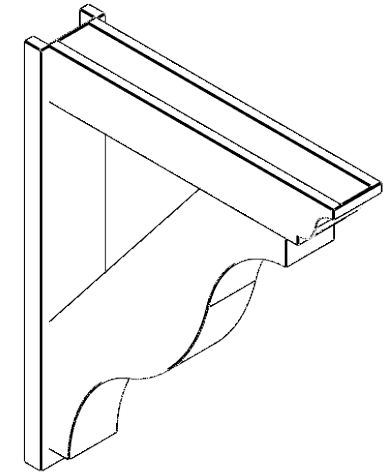

ITEM NUMBER: OUTUROC060X080X38000X46000X060X020X060FST04RCPR

6"W TOP X 8"W BACK X 38"D X 46"H X 6"T TOP X 2"T BACK TIMBERTHANE ROUGH CEDAR FUNSTON FAUX WOOD OPEN OUTLOOKER, TRADITIONAL TOP AND BLOCK BACK, 6"W CLOSED BRACE, PRIMED TAN

EKENA MILLWORK
2300 WEST MAIN ST.
CLARKSVILLE, TX 75426
TOLL FREE: 866-607-0453
WWW.EKENAMILLWORK.COM

NOTES

1. INSTALLATION TO BE COMPLETED IN ACCORDANCE WITH MANUFACTURER'S SPECIFICATIONS.
2. DRAWING MAY NOT BE TO SCALE
3. THIS DRAWING IS INTENDED FOR DESIGN AND PLANNING PURPOSES ONLY.
4. ALL INFORMATION CONTAINED HEREIN WAS CURRENT AT THE TIME OF DEVELOPMENT BUT MUST BE REVIEWED AND APPROVED BY THE PRODUCT MANUFACTURER TO BE CONSIDERED ACCURATE.
5. TIMBERTHANE ARCHITECTURAL PRODUCTS ARE MADE FROM HIGH DENSITY URETHANE AND COME FACTORY PRIMED