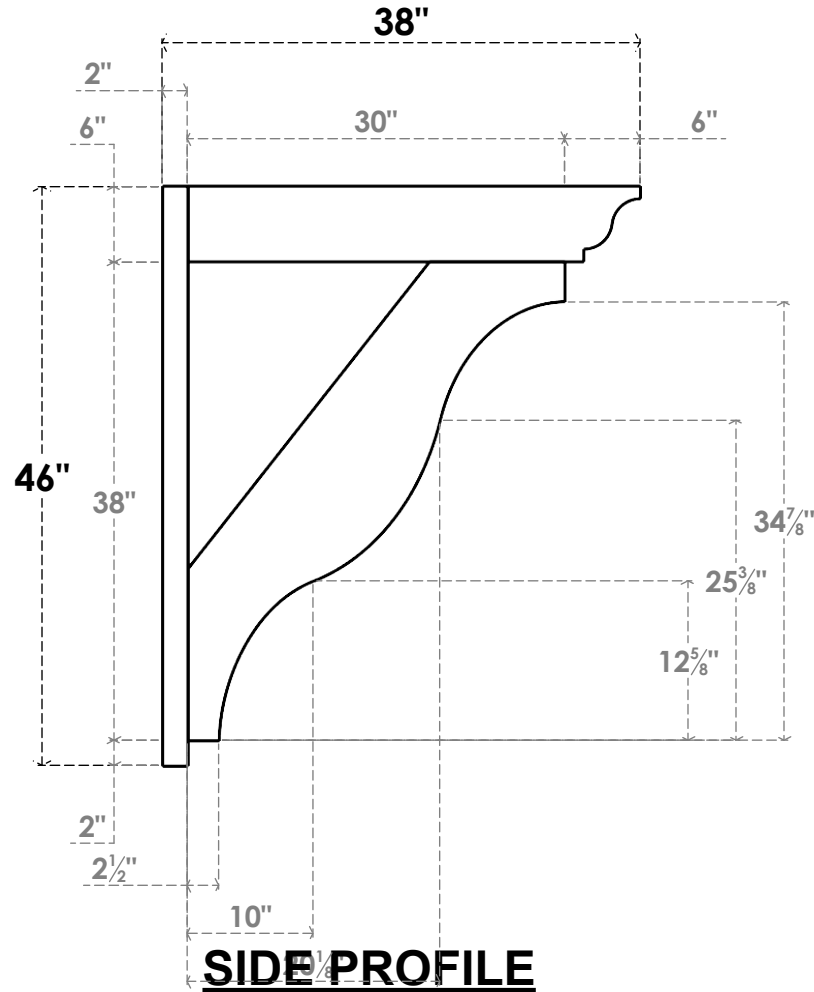

ITEM NUMBER: OUTUROC060X080X38000X46000X060X020X060FST04RCPR

6"W TOP X 8"W BACK X 38"D X 46"H X 6"T TOP X 2"T BACK TIMBERTHANE ROUGH CEDAR FUNSTON FAUX WOOD OPEN OUTLOOKER, TRADITIONAL TOP AND BLOCK BACK, 6"W CLOSED BRACE, PRIMED TAN