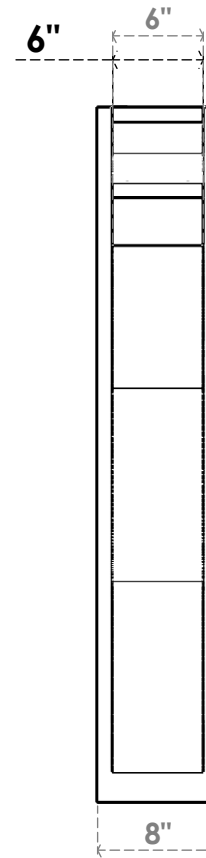

ITEM NUMBER: OUTUROC060X080X38000X46000X060X020X060FST04RCPR

6"W TOP X 8"W BACK X 38"D X 46"H X 6"T TOP X 2"T BACK TIMBERTHANE ROUGH CEDAR FUNSTON FAUX WOOD OPEN OUTLOOKER, TRADITIONAL TOP AND BLOCK BACK, 6"W CLOSED BRACE, PRIMED TAN

EKENA MILLWORK
2300 WEST MAIN ST.
CLARKSVILLE, TX 75426
TOLL FREE: 866-607-0453
WWW.EKENAMILLWORK.COM

NOTES

1. INSTALLATION TO BE COMPLETED IN ACCORDANCE WITH MANUFACTURER'S SPECIFICATIONS.
2. DRAWING MAY NOT BE TO SCALE
3. THIS DRAWING IS INTENDED FOR DESIGN AND PLANNING PURPOSES ONLY.
4. ALL INFORMATION CONTAINED HEREIN WAS CURRENT AT THE TIME OF DEVELOPMENT BUT MUST BE REVIEWED AND APPROVED BY THE PRODUCT MANUFACTURER TO BE CONSIDERED ACCURATE.
5. TIMBERTHANE ARCHITECTURAL PRODUCTS ARE MADE FROM HIGH DENSITY URETHANE AND COME FACTORY PRIMED